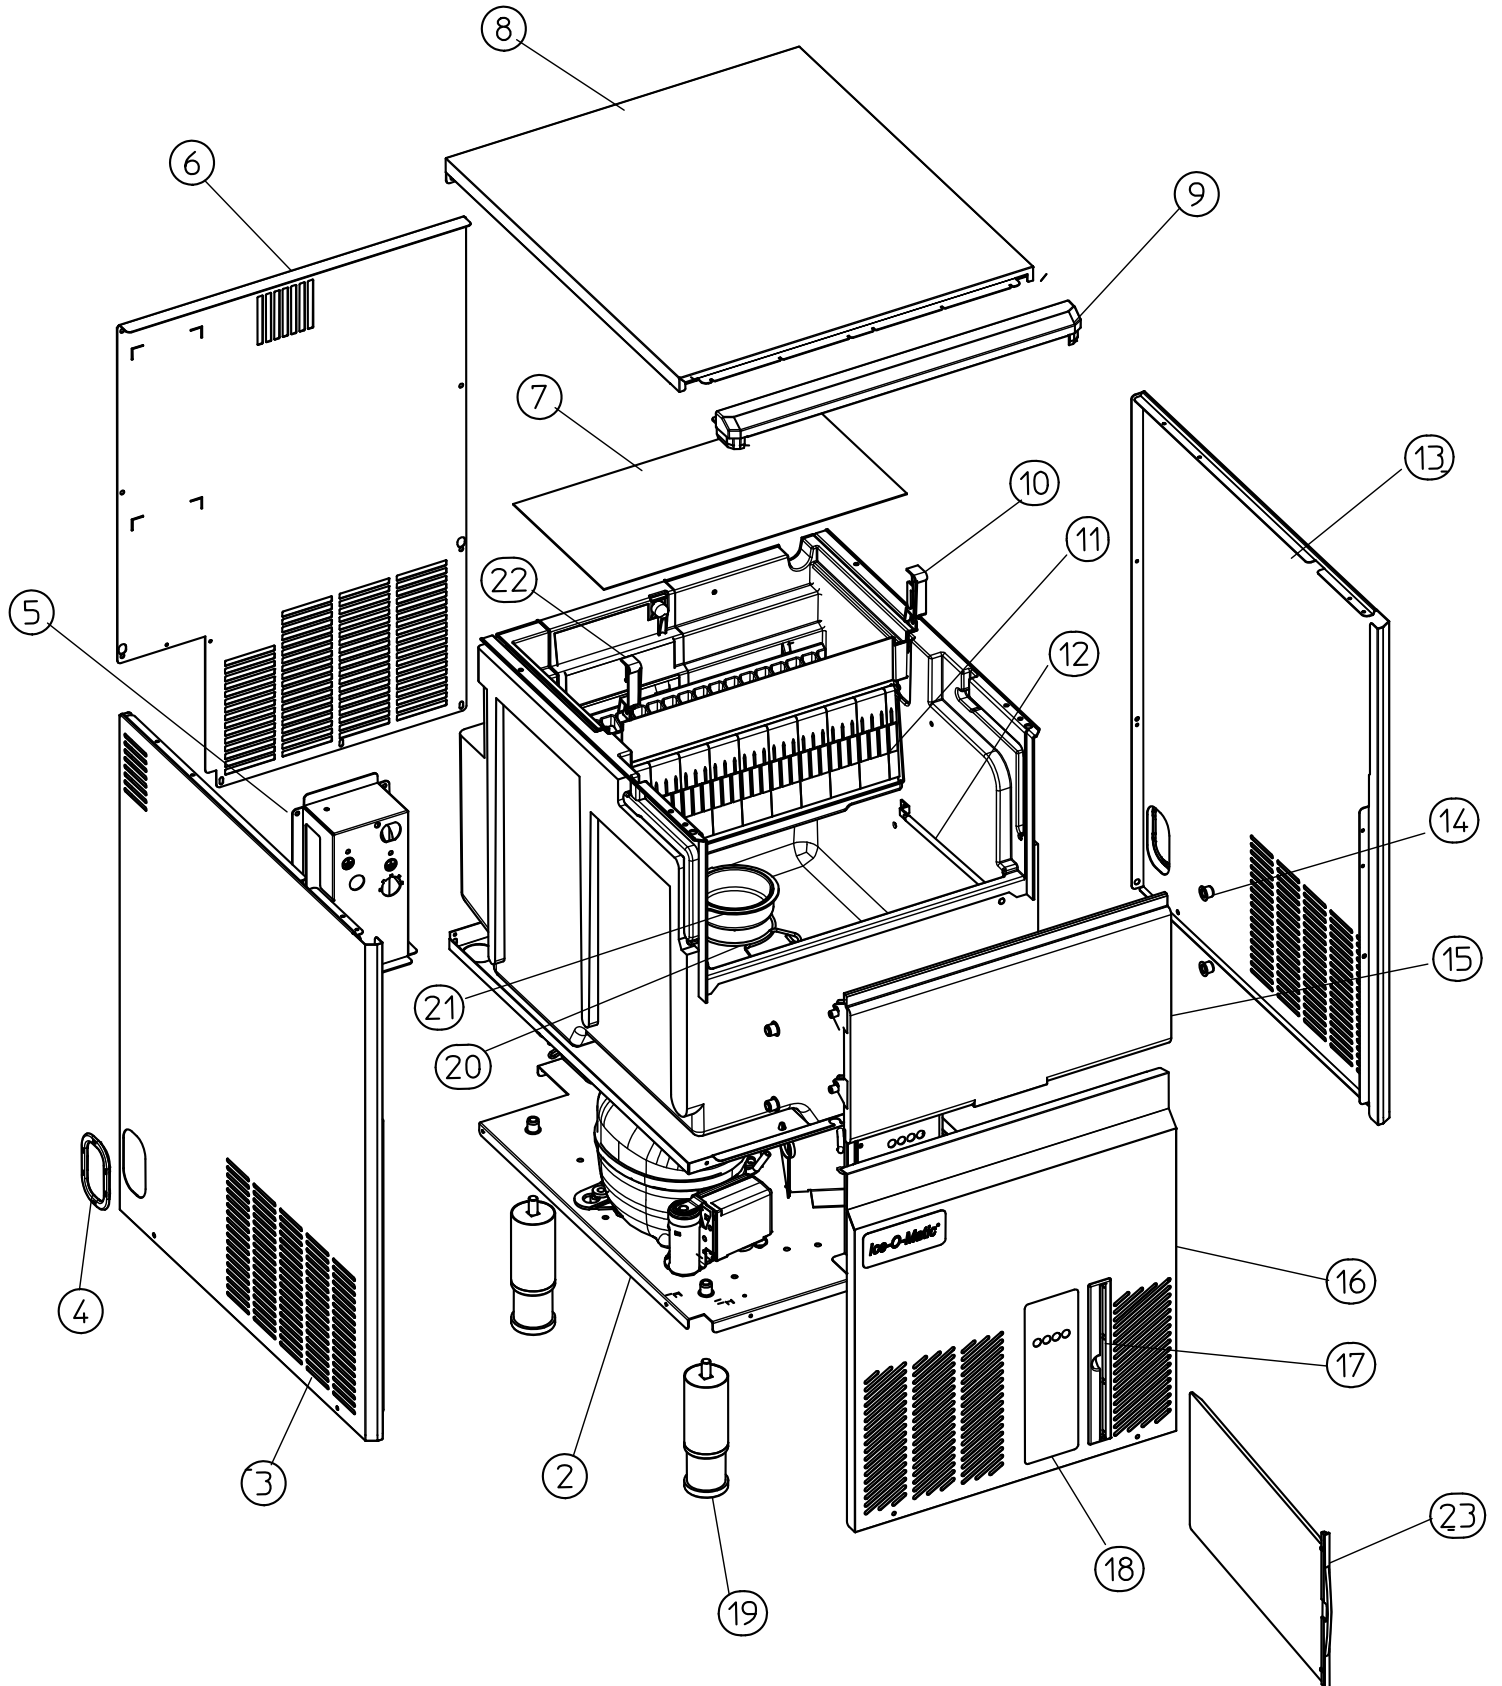

Ice-O-Matic[®]

Ice. Pure and Simple[™]

UCG 100

SPARE PARTS LIST

REV. 06/2021

- 1 UNIT PANELS
- 2 REFRIGERANT SYSTEM – AIR COOLED
- 3 WATER SYSTEM
- 4 CONTROL BOX

Pos	Code	Description	Price (€)
0002	SC704420-00	BASE	
0003	SC726040-00	LEFT SIDE PANEL	
0004	SC661070-00	PLASTIC PROTECTION	
0005	SC702705-00	WATER HOOK UP PANEL	
0006	SC702669-00	REAR PANEL	
0007	SC742033-04	EVAPORATOR COVER	
0008	SC781594-01R	TOP PANEL	
0009	SC661252-01	FRONT TRIM	
0010	SC660388-00	CURTAIN BRACKET (RIGHT)	
0011	SC784457-02R	CURTAIN ASSY	
0012	SC620565-01	BIN LEVEL CRTL	
0013	SC726039-00	RIGHT SIDE PANEL	
0014	SC660286-00	BUSHING	
0015	SC661220-03	BIN DOOR	
0016	SC726033-00	FRONT PANEL	
0017	SC660804-03	AIR FILTER SEAT	
0018	SC651743-00	LABEL	
0019	SC651469-02	LEG	
0020	SC460047-00	SPRING	
0021	SC660741-00	PLASTIC PLUG	
0022	SC660388-01	CURTAIN BRACKET (LEFT)	
0023	SC660805-03	AIR FILTER	

Pos	Code	Description	Price (€)
0001	SC670109-08	COMPRESSOR	
0002	SC650106-00	CAP	
0003	SC670012-00	VALVE CORE	
0004	SC650109-00	VALVE BODY	
0005	SC620545-00	CONDENSER, AIR	
0006	SC620419-69	BRACKET, MOTOR	
0007	SC630003-11	FILTER	
0008	SC620306-27	HOT GAS VALVE BODY	
0009	SC620306-49	COIL	
0010	SC630137-01	MECHANICAL FILTER	
0011	SC784444-51	ASSY ACCUMULATORE	
0012	SC784477-11	EVAPORATOR ASSY	
0013	SC620419-39	BLADE	
0014	SC620642-00	FAN MOTOR ATEX	
0015	SCCUB-102263	RUN CAPACITOR	
0015	SCCUB-103534	START CAPACITOR	
0016	SCCUB-407615	RELAY	
0017	SCCUB-103533	PROTECTOR	
0018	SC660386-00	SPRING	