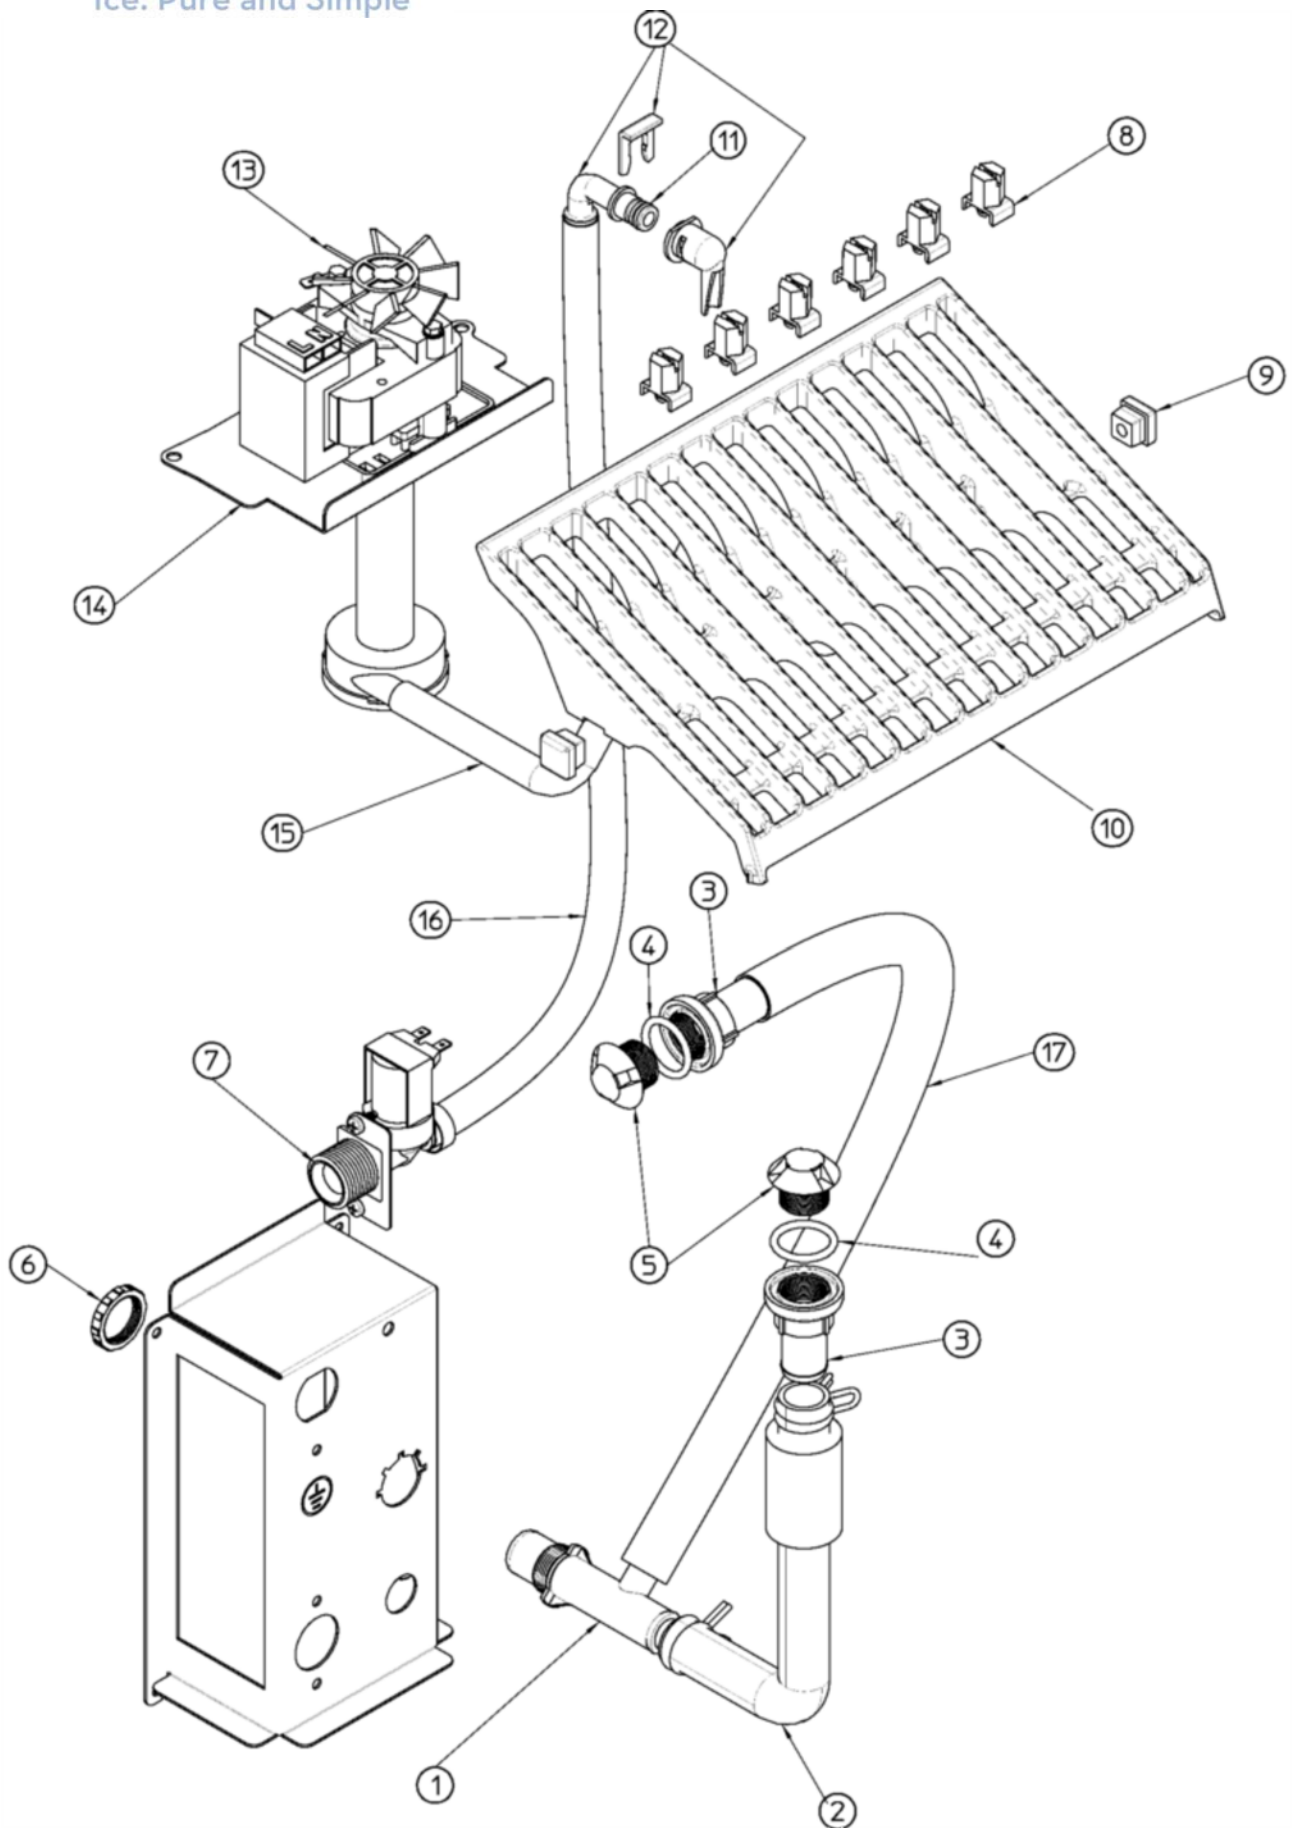

Ice-O-Matic[®]

Ice. Pure and Simple[™]

UCG 100

SPARE PARTS LIST

REV. 06/2021

- 1 UNIT PANELS
- 2 REFRIGERANT SYSTEM – AIR COOLED
- 3 WATER SYSTEM
- 4 CONTROL BOX

Pos	Code	Description	Price (€)
0002	SC704420-00	BASE	
0003	SC726040-00	LEFT SIDE PANEL	
0004	SC661070-00	PLASTIC PROTECTION	
0005	SC702705-00	WATER HOOK UP PANEL	
0006	SC702669-00	REAR PANEL	
0007	SC742033-04	EVAPORATOR COVER	
0008	SC781594-01R	TOP PANEL	
0009	SC661252-01	FRONT TRIM	
0010	SC660388-00	CURTAIN BRACKET (RIGHT)	
0011	SC784457-02R	CURTAIN ASSY	
0012	SC620565-01	BIN LEVEL CRTL	
0013	SC726039-00	RIGHT SIDE PANEL	
0014	SC660286-00	BUSHING	
0015	SC661220-03	BIN DOOR	
0016	SC726033-00	FRONT PANEL	
0017	SC660804-03	AIR FILTER SEAT	
0018	SC651743-00	LABEL	
0019	SC651469-02	LEG	
0020	SC460047-00	SPRING	
0021	SC660741-00	PLASTIC PLUG	
0022	SC660388-01	CURTAIN BRACKET (LEFT)	
0023	SC660805-03	AIR FILTER	

Pos	Code	Description	Price (€)
0001	SC670109-08	COMPRESSOR	
0002	SC650106-00	CAP	
0003	SC670012-00	VALVE CORE	
0004	SC650109-00	VALVE BODY	
0005	SC620545-00	CONDENSER, AIR	
0006	SC620419-69	BRACKET, MOTOR	
0007	SC630003-11	FILTER	
0008	SC620306-27	HOT GAS VALVE BODY	
0009	SC620306-49	COIL	
0010	SC630137-01	MECHANICAL FILTER	
0011	SC784444-51	ASSY ACCUMULATORE	
0012	SC784477-11	EVAPORATOR ASSY	
0013	SC620419-39	BLADE	
0014	SC620642-00	FAN MOTOR ATEX	
0015	SCCUB-102263	RUN CAPACITOR	
0015	SCCUB-103534	START CAPACITOR	
0016	SCCUB-407615	RELAY	
0017	SCCUB-103533	PROTECTOR	
0018	SC660386-00	SPRING	