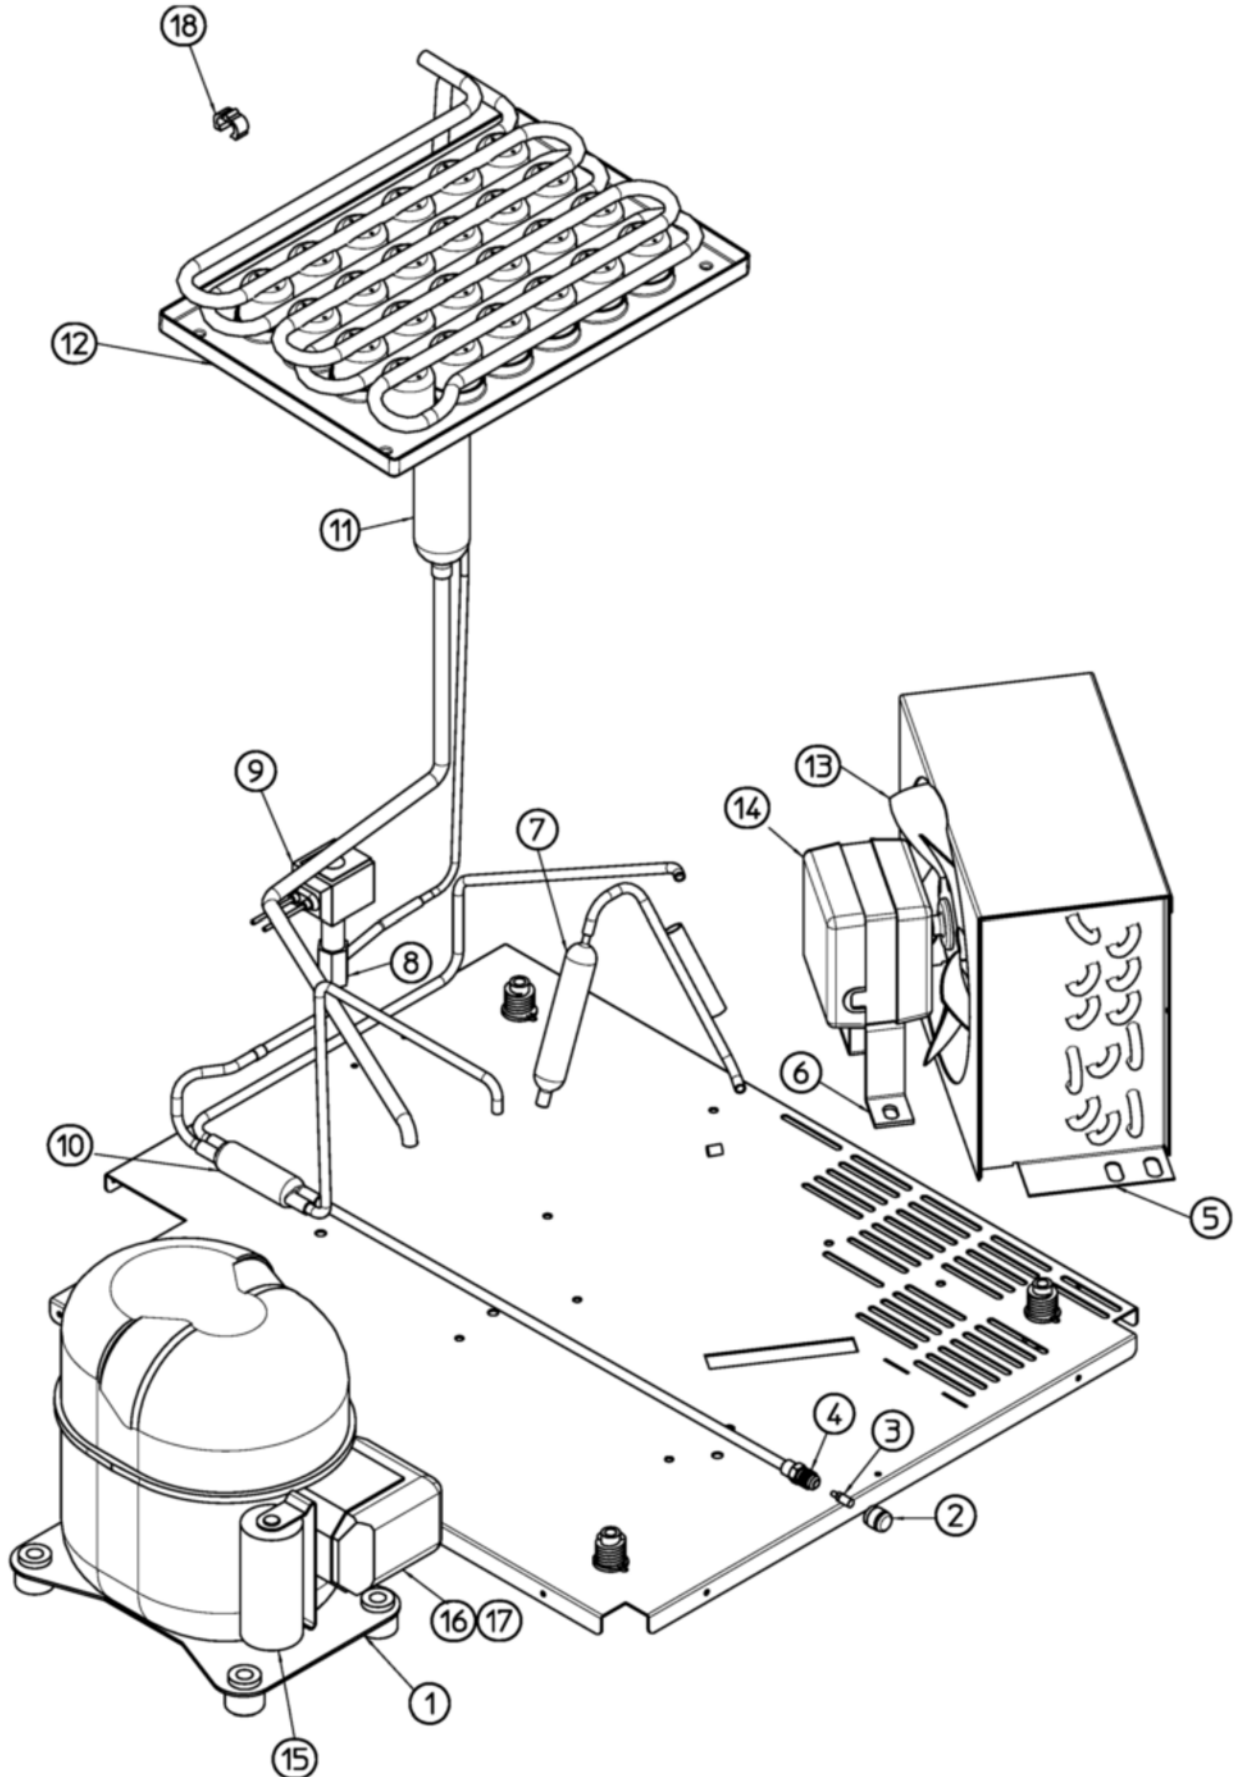

Ice-O-Matic[®]

Ice. Pure and Simple[™]

UCG 100

SPARE PARTS LIST

REV. 06/2021

- 1 UNIT PANELS
- 2 REFRIGERANT SYSTEM – AIR COOLED
- 3 WATER SYSTEM
- 4 CONTROL BOX

Pos	Code	Description	Price (€)
0002	SC704420-00	BASE	
0003	SC726040-00	LEFT SIDE PANEL	
0004	SC661070-00	PLASTIC PROTECTION	
0005	SC702705-00	WATER HOOK UP PANEL	
0006	SC702669-00	REAR PANEL	
0007	SC742033-04	EVAPORATOR COVER	
0008	SC781594-01R	TOP PANEL	
0009	SC661252-01	FRONT TRIM	
0010	SC660388-00	CURTAIN BRACKET (RIGHT)	
0011	SC784457-02R	CURTAIN ASSY	
0012	SC620565-01	BIN LEVEL CRTL	
0013	SC726039-00	RIGHT SIDE PANEL	
0014	SC660286-00	BUSHING	
0015	SC661220-03	BIN DOOR	
0016	SC726033-00	FRONT PANEL	
0017	SC660804-03	AIR FILTER SEAT	
0018	SC651743-00	LABEL	
0019	SC651469-02	LEG	
0020	SC460047-00	SPRING	
0021	SC660741-00	PLASTIC PLUG	
0022	SC660388-01	CURTAIN BRACKET (LEFT)	
0023	SC660805-03	AIR FILTER	

Pos	Code	Description	Price (€)
0001	SC670109-08	COMPRESSOR	
0002	SC650106-00	CAP	
0003	SC670012-00	VALVE CORE	
0004	SC650109-00	VALVE BODY	
0005	SC620545-00	CONDENSER, AIR	
0006	SC620419-69	BRACKET, MOTOR	
0007	SC630003-11	FILTER	
0008	SC620306-27	HOT GAS VALVE BODY	
0009	SC620306-49	COIL	
0010	SC630137-01	MECHANICAL FILTER	
0011	SC784444-51	ASSY ACCUMULATORE	
0012	SC784477-11	EVAPORATOR ASSY	
0013	SC620419-39	BLADE	
0014	SC620642-00	FAN MOTOR ATEX	
0015	SCCUB-102263	RUN CAPACITOR	
0015	SCCUB-103534	START CAPACITOR	
0016	SCCUB-407615	RELAY	
0017	SCCUB-103533	PROTECTOR	
0018	SC660386-00	SPRING	